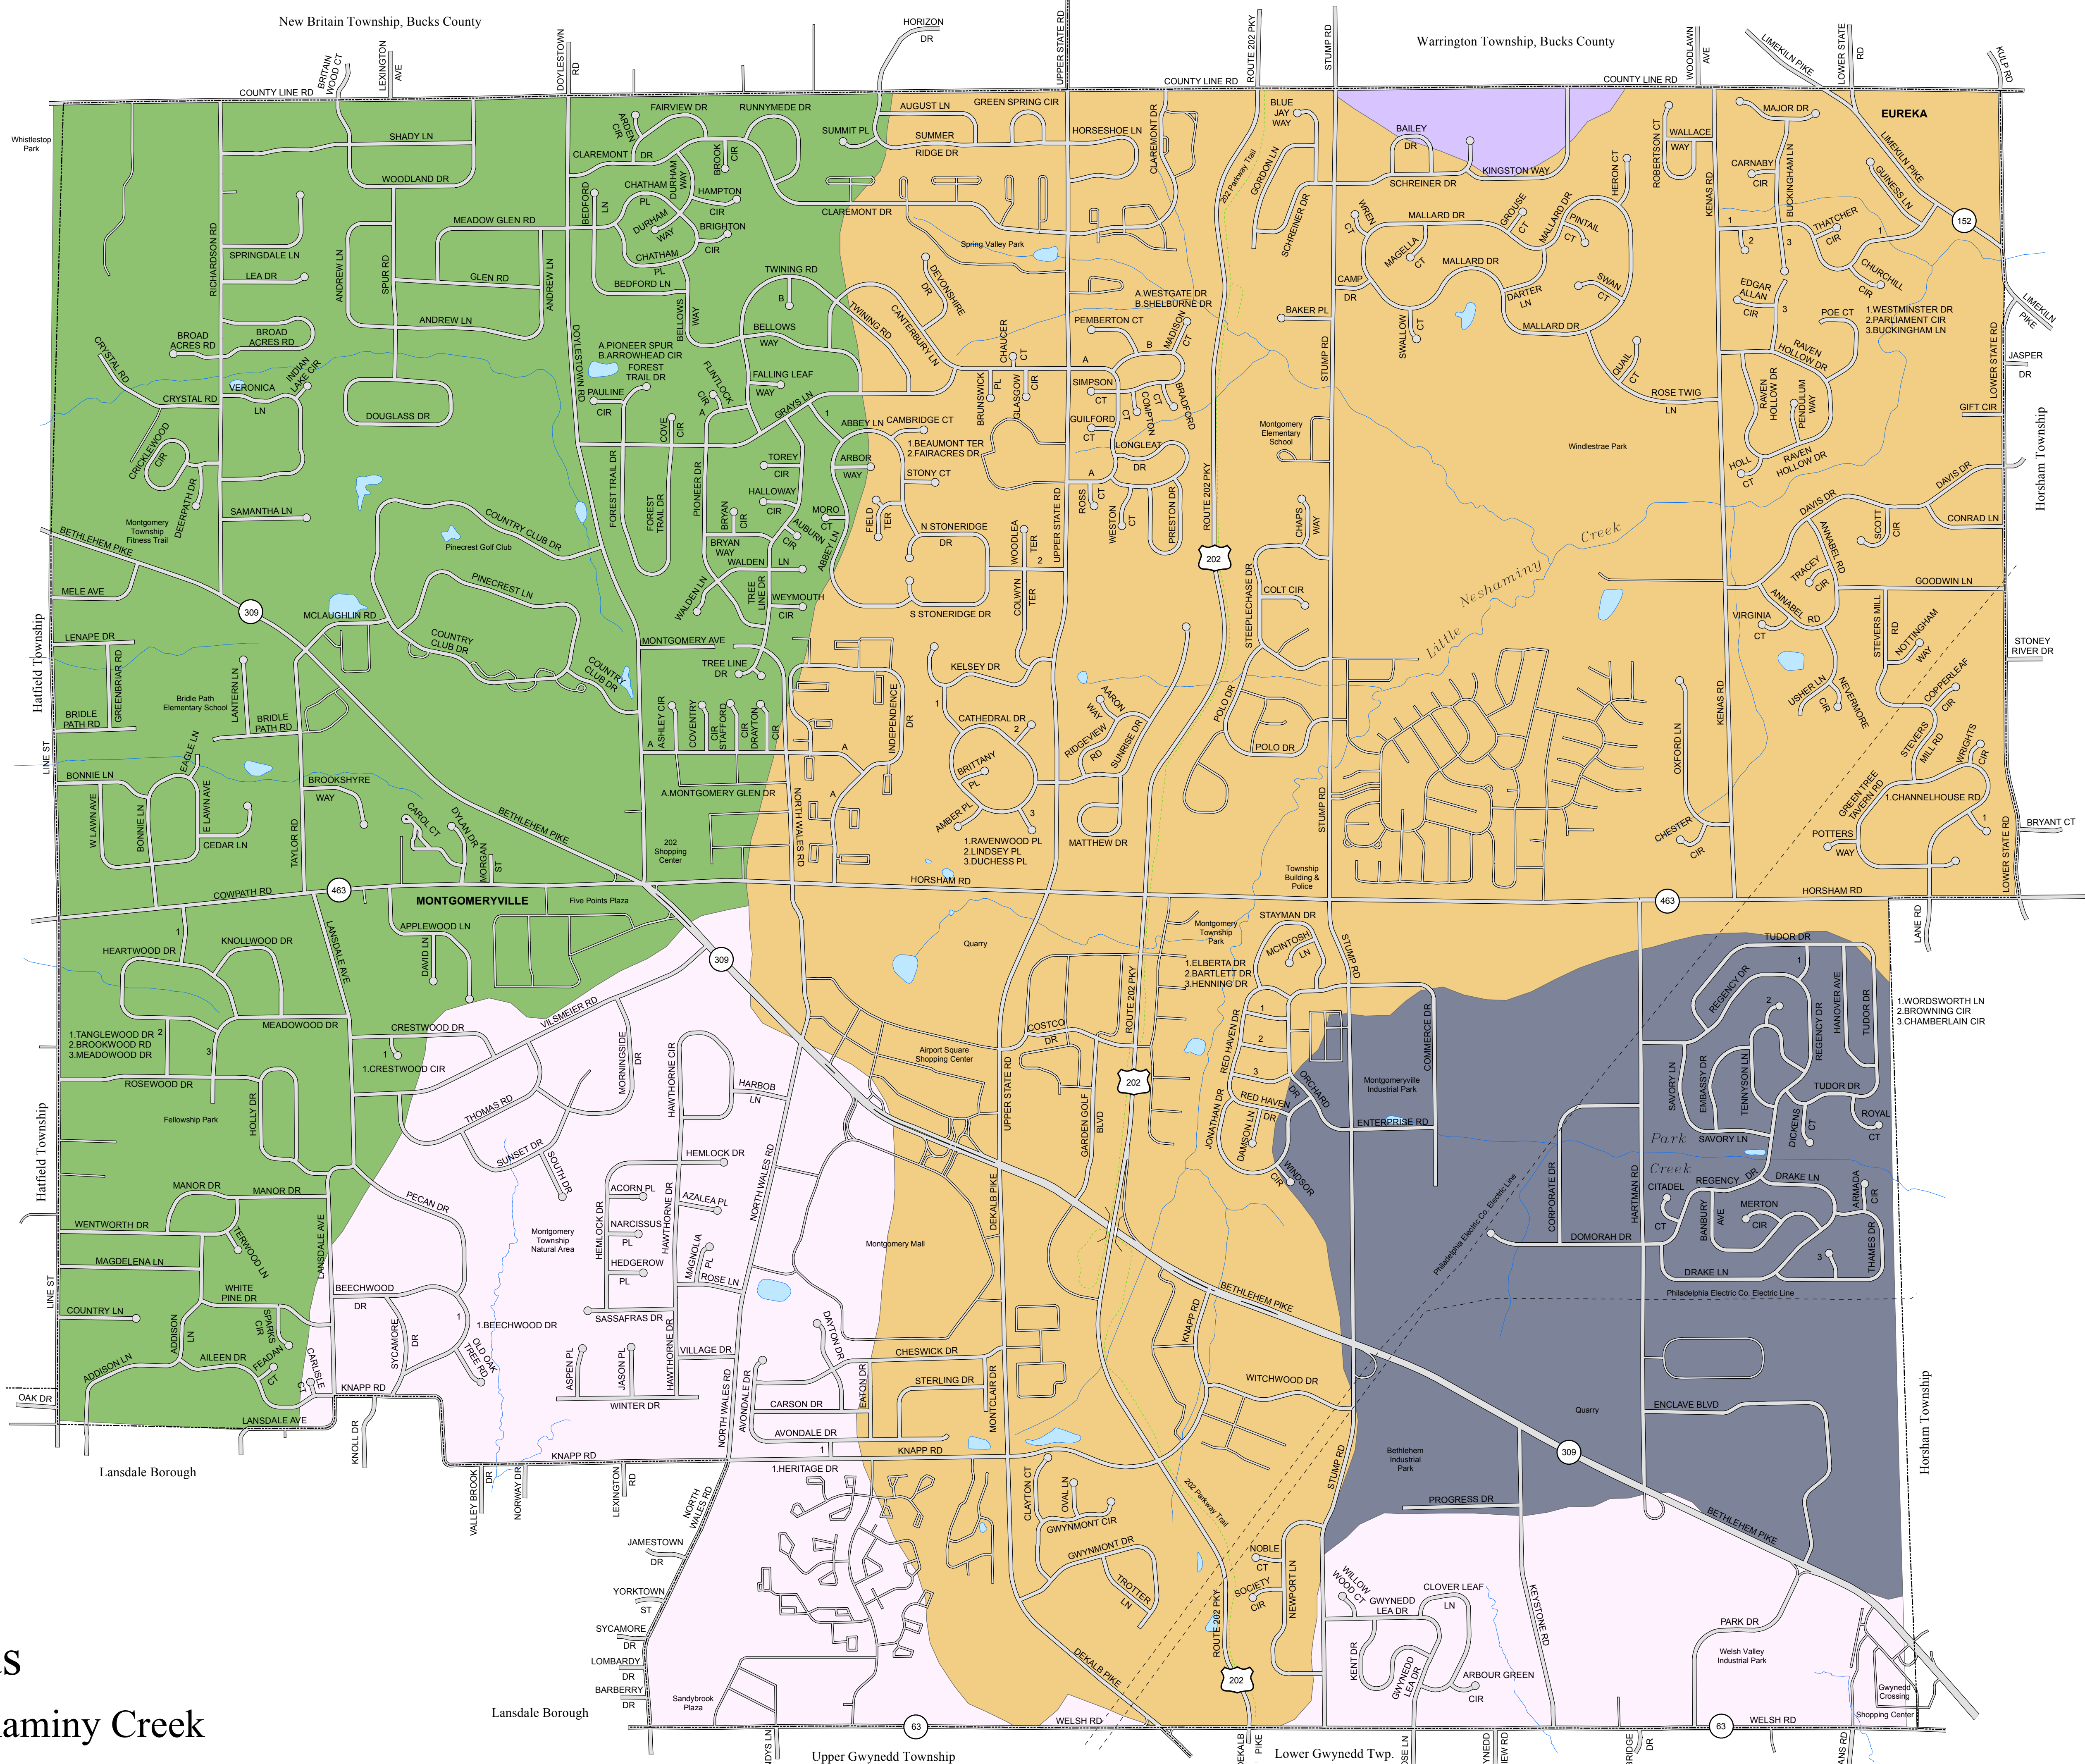

Montgomery Township

Montgomery County, Pennsylvania

Watersheds

- Little Neshaminy Creek
- Mill Creek
- Park Creek
- West Branch Neshaminy Creek
- Wissahickon Creek

StormwaterPA

Greentree Network, Inc.
Telling Stories that Change the World

Montgomery County Planning Commission
Montgomery County Courthouse - Planning Commission
PO Box 311 • Norristown PA 19404-0311
(p) 610.278.3722 • (f) 610.278.3941
www.montcopa.org/plancom

800 0 800 1,600 2,400 3,200 4,000 Feet

Base map prepared October 2013

U.S. Route
Pennsylvania Route
Serial Number: 1534