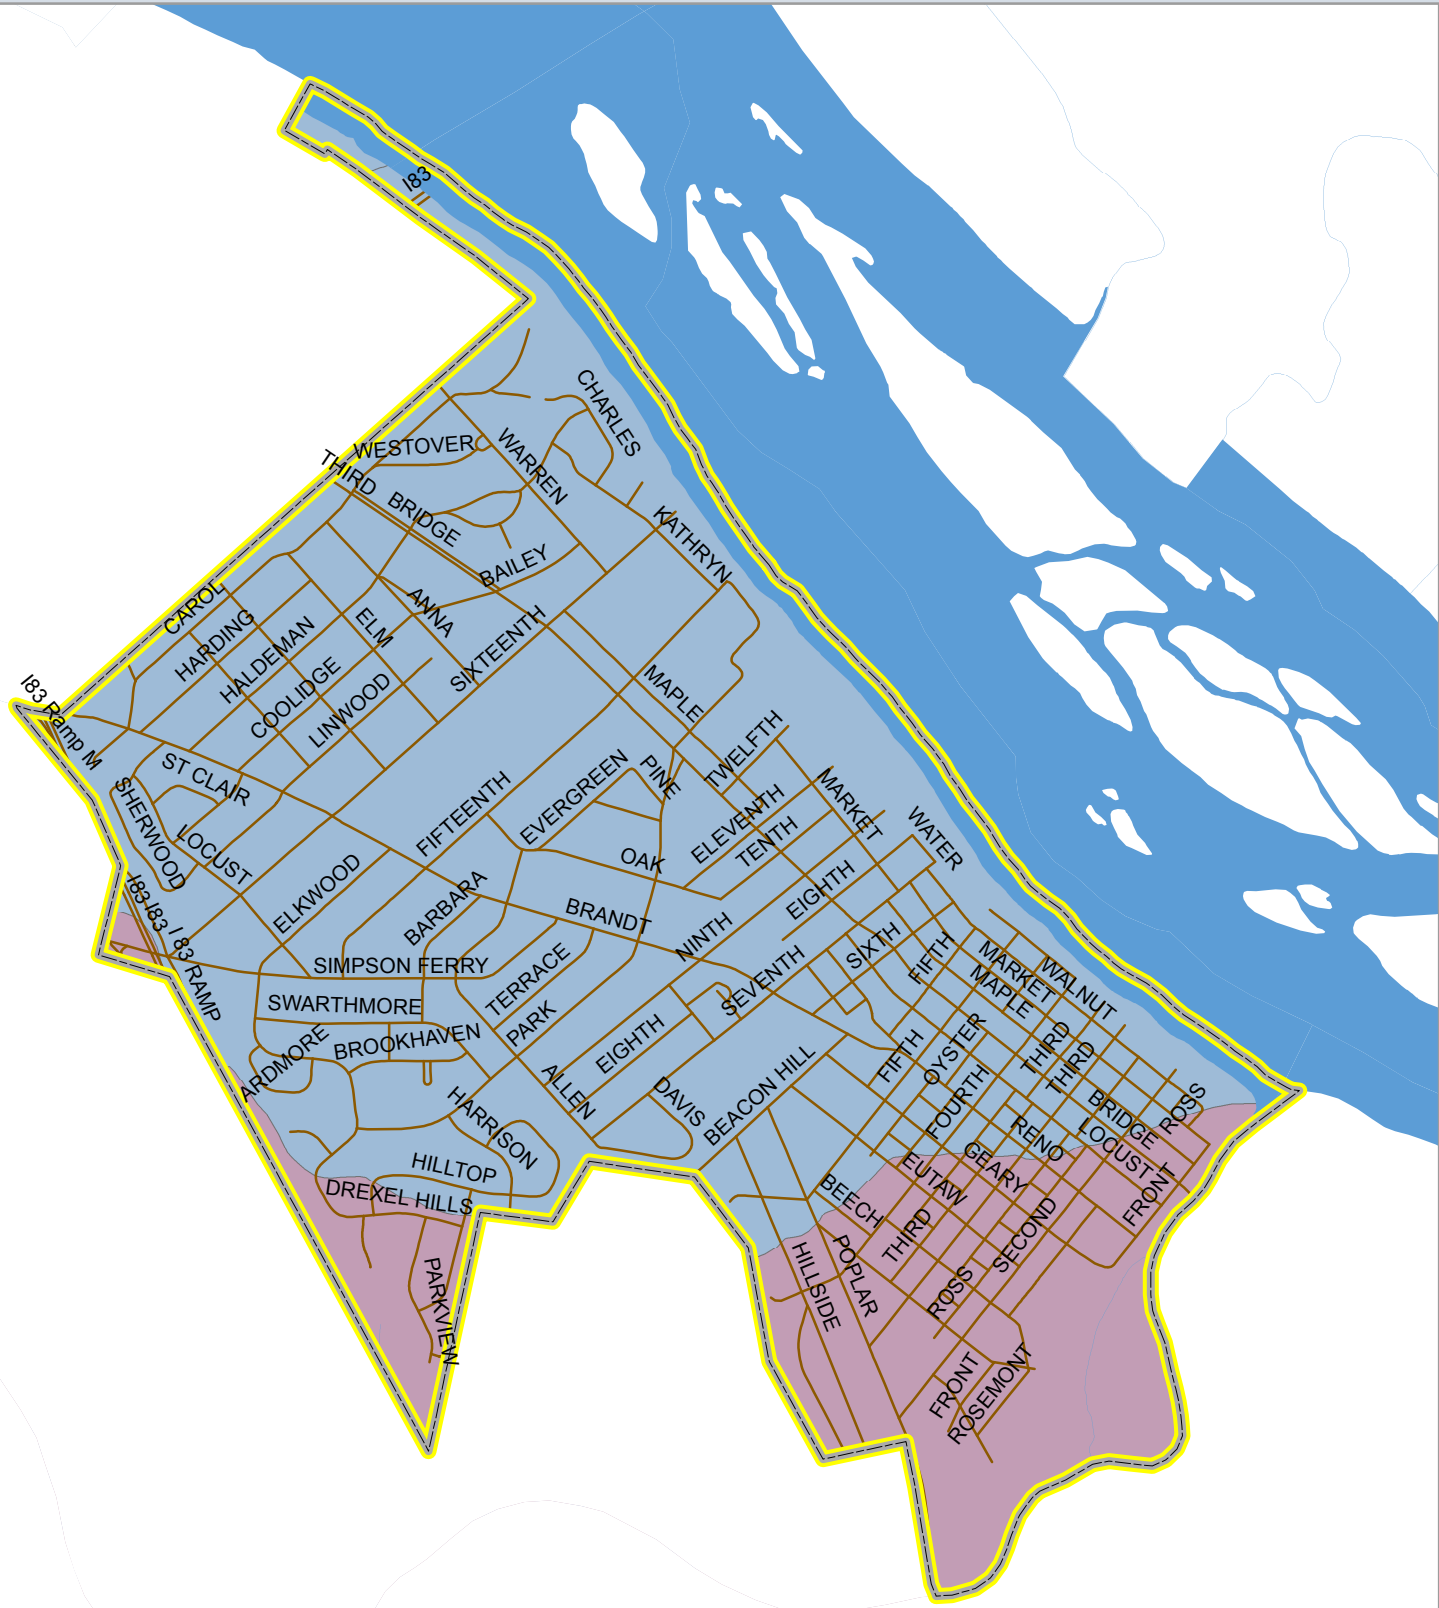

Impaired Waterways and Watershed Areas for New Cumberland Borough, Cumberland County, PA, 2012

0.1 0 0.1 Miles

River/Stream

Water Body

Impaired Stream

Local Road

Municipal Boundary

Yellow Breeches Drainage

Susquehanna River Drainage